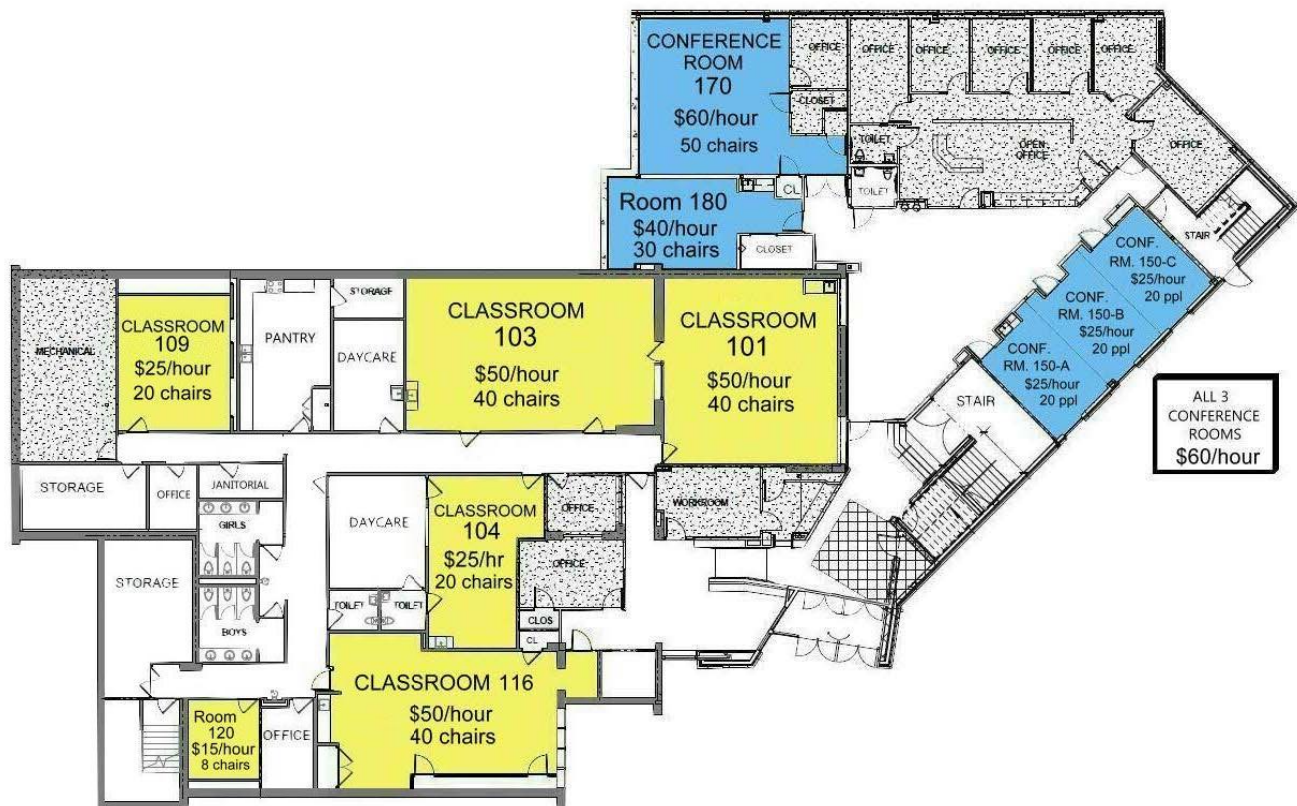

LOWER LEVEL FLOOR PLAN